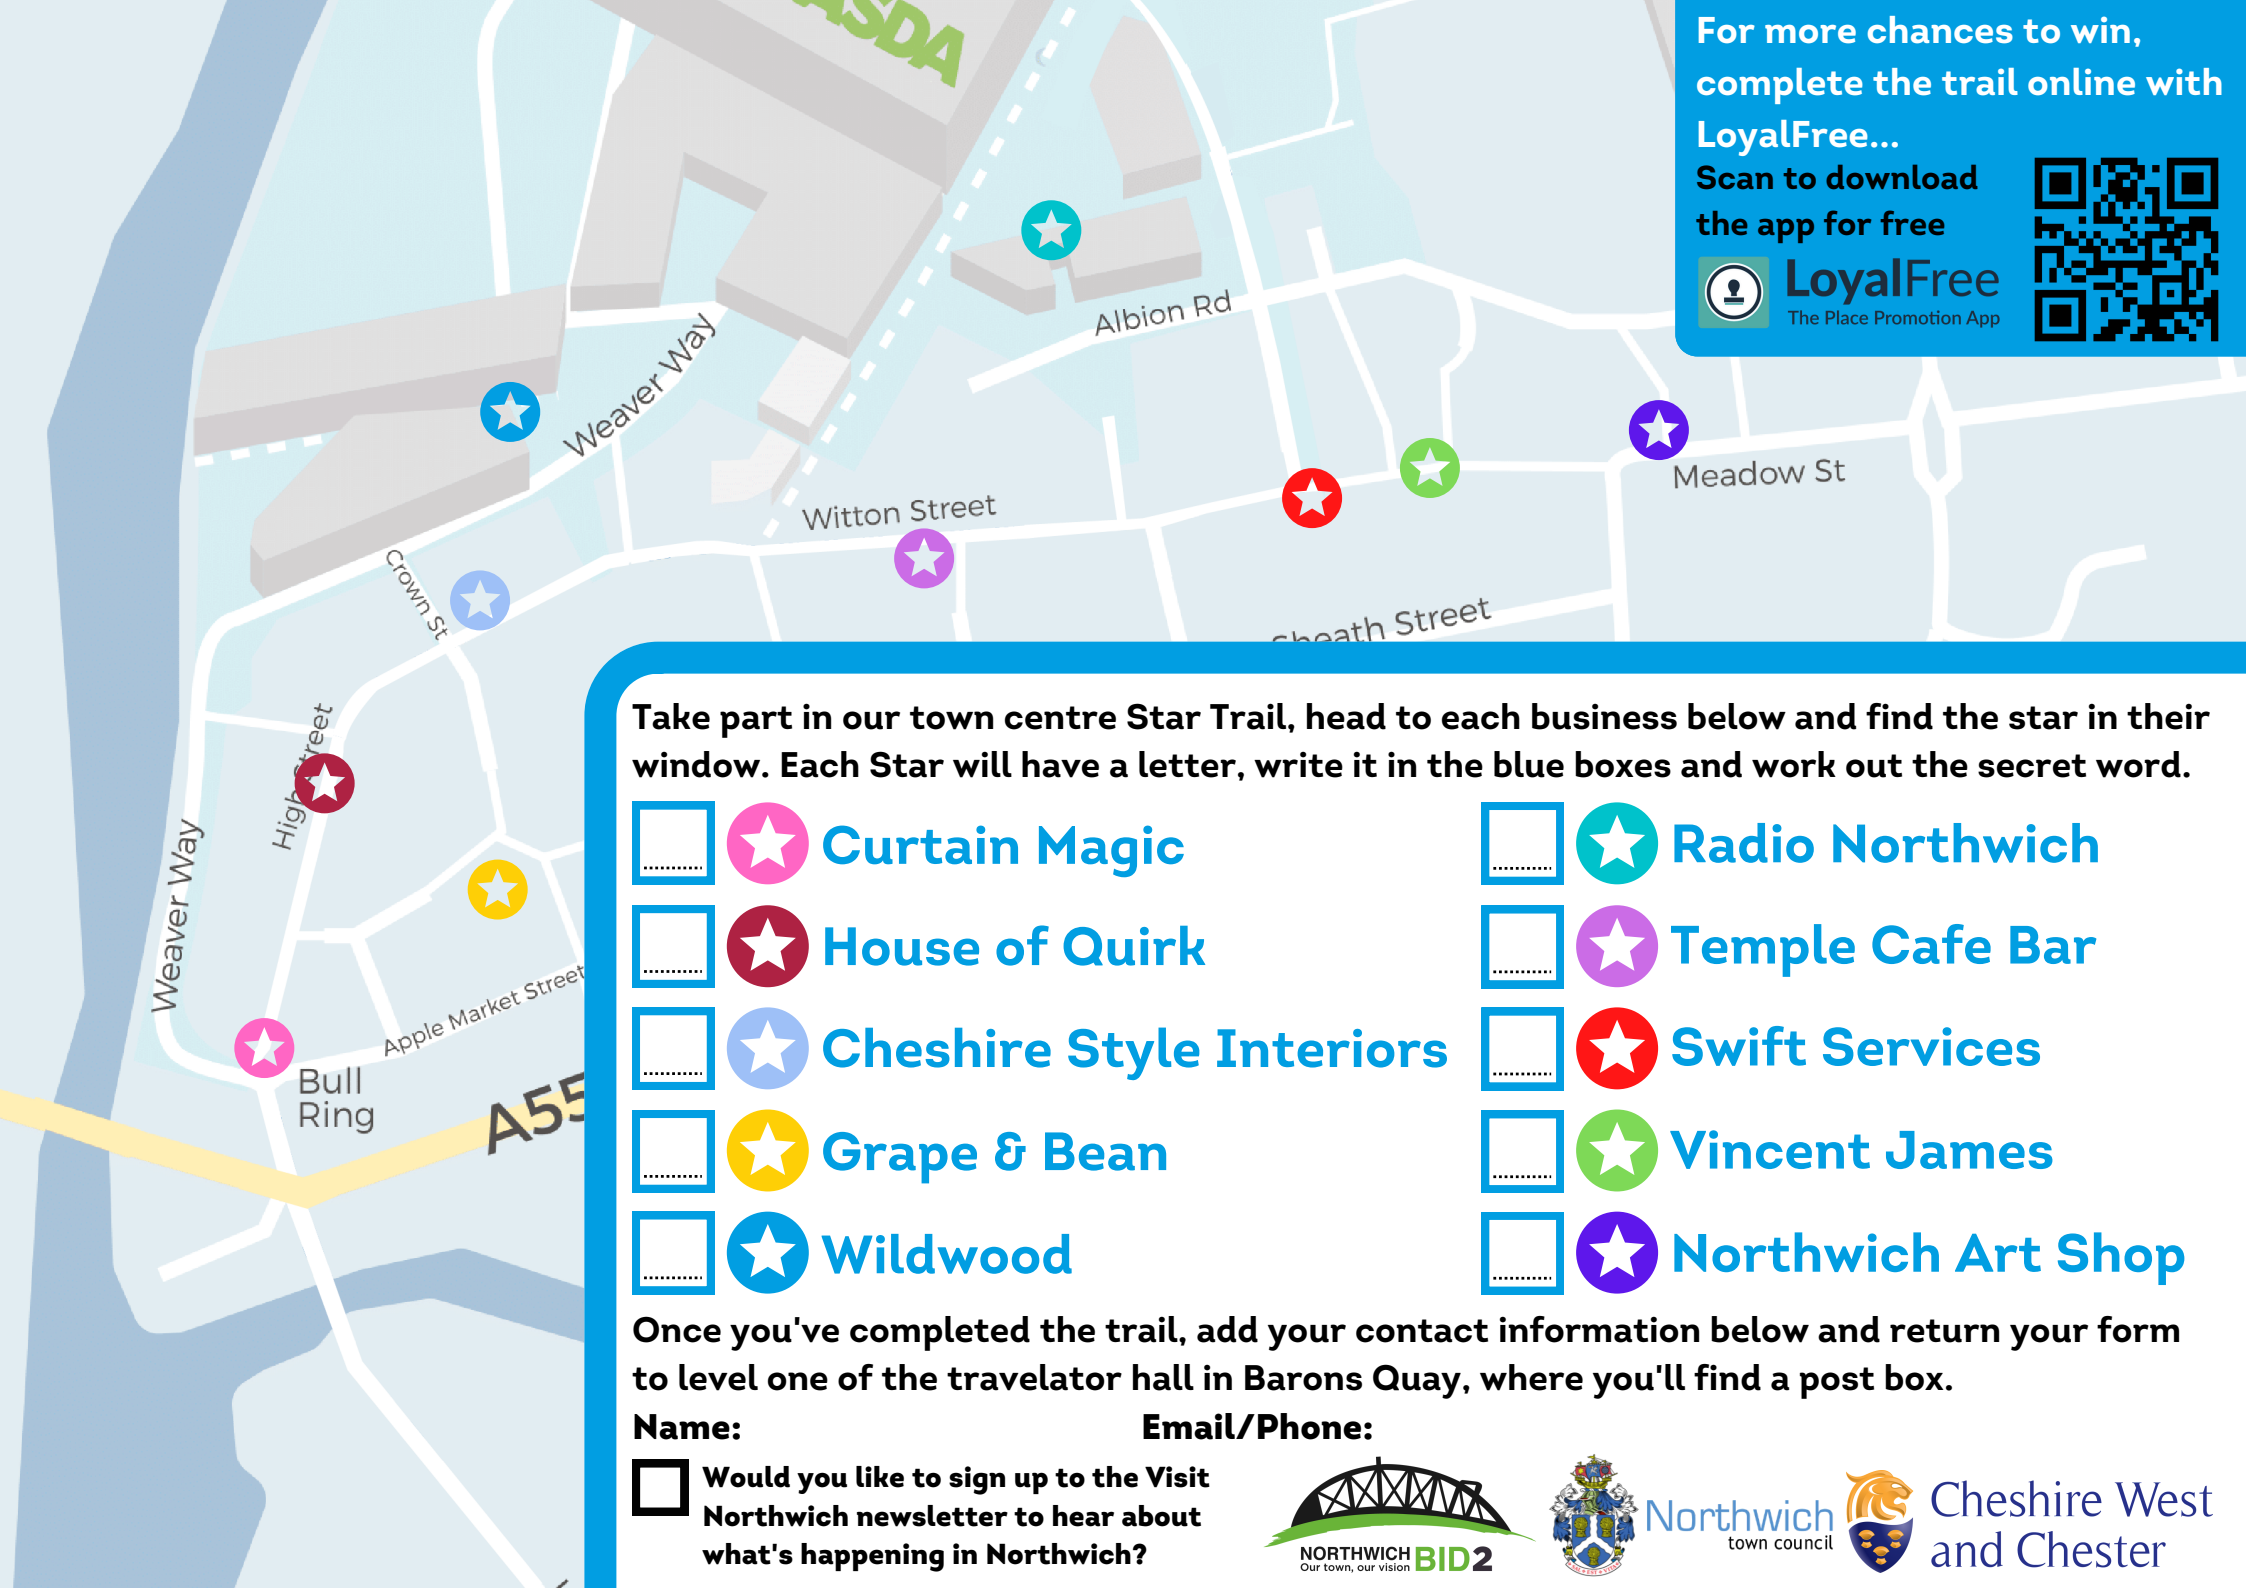

For more chances to win, complete the trail online with LoyalFree...  
 Scan to download the app for free

 **LoyalFree**  
 The Place Promotion App

Take part in our town centre Star Trail, head to each business below and find the star in their window. Each Star will have a letter, write it in the blue boxes and work out the secret word.

- |                          |   |                                 |                          |   |                           |
|--------------------------|---|---------------------------------|--------------------------|---|---------------------------|
| <input type="checkbox"/> |    | <b>Curtain Magic</b>            | <input type="checkbox"/> |    | <b>Radio Northwich</b>    |
| <input type="checkbox"/> |    | <b>House of Quirk</b>           | <input type="checkbox"/> |    | <b>Temple Cafe Bar</b>    |
| <input type="checkbox"/> |  | <b>Cheshire Style Interiors</b> | <input type="checkbox"/> |  | <b>Swift Services</b>     |
| <input type="checkbox"/> |  | <b>Grape &amp; Bean</b>         | <input type="checkbox"/> |  | <b>Vincent James</b>      |
| <input type="checkbox"/> |  | <b>Wildwood</b>                 | <input type="checkbox"/> |  | <b>Northwich Art Shop</b> |

Once you've completed the trail, add your contact information below and return your form to level one of the travelator hall in Barons Quay, where you'll find a post box.

**Name:** \_\_\_\_\_ **Email/Phone:** \_\_\_\_\_